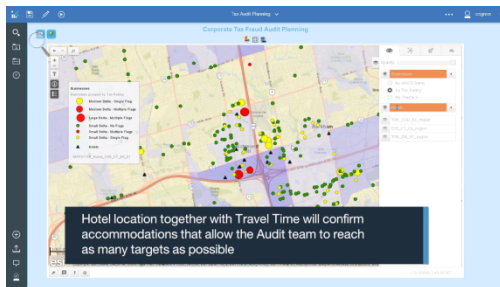

**Access these demonstrations at [demo.integeo.ca](http://demo.integeo.ca)**

**Asset Divestiture Optimization for Real-Property**

See Map Intelligence connecting IBM Cognos Analytics and Esri Maps enabling spatial analytics capabilities

Merge real-property information and financial data (from disparate systems) with Esri ArcGIS to create new insights

Better plan resources to achieve financial objectives

**Spatial Data Integration for Corporate Tax Fraud Audit Planning**

Use travel/drive-time and cluster visualizations with Esri maps to improve selected business targets

Combine internal and external data to better indicate abnormalities and possible fraud

Optimize staff resources by easily identifying secondary targets to visit while in the area